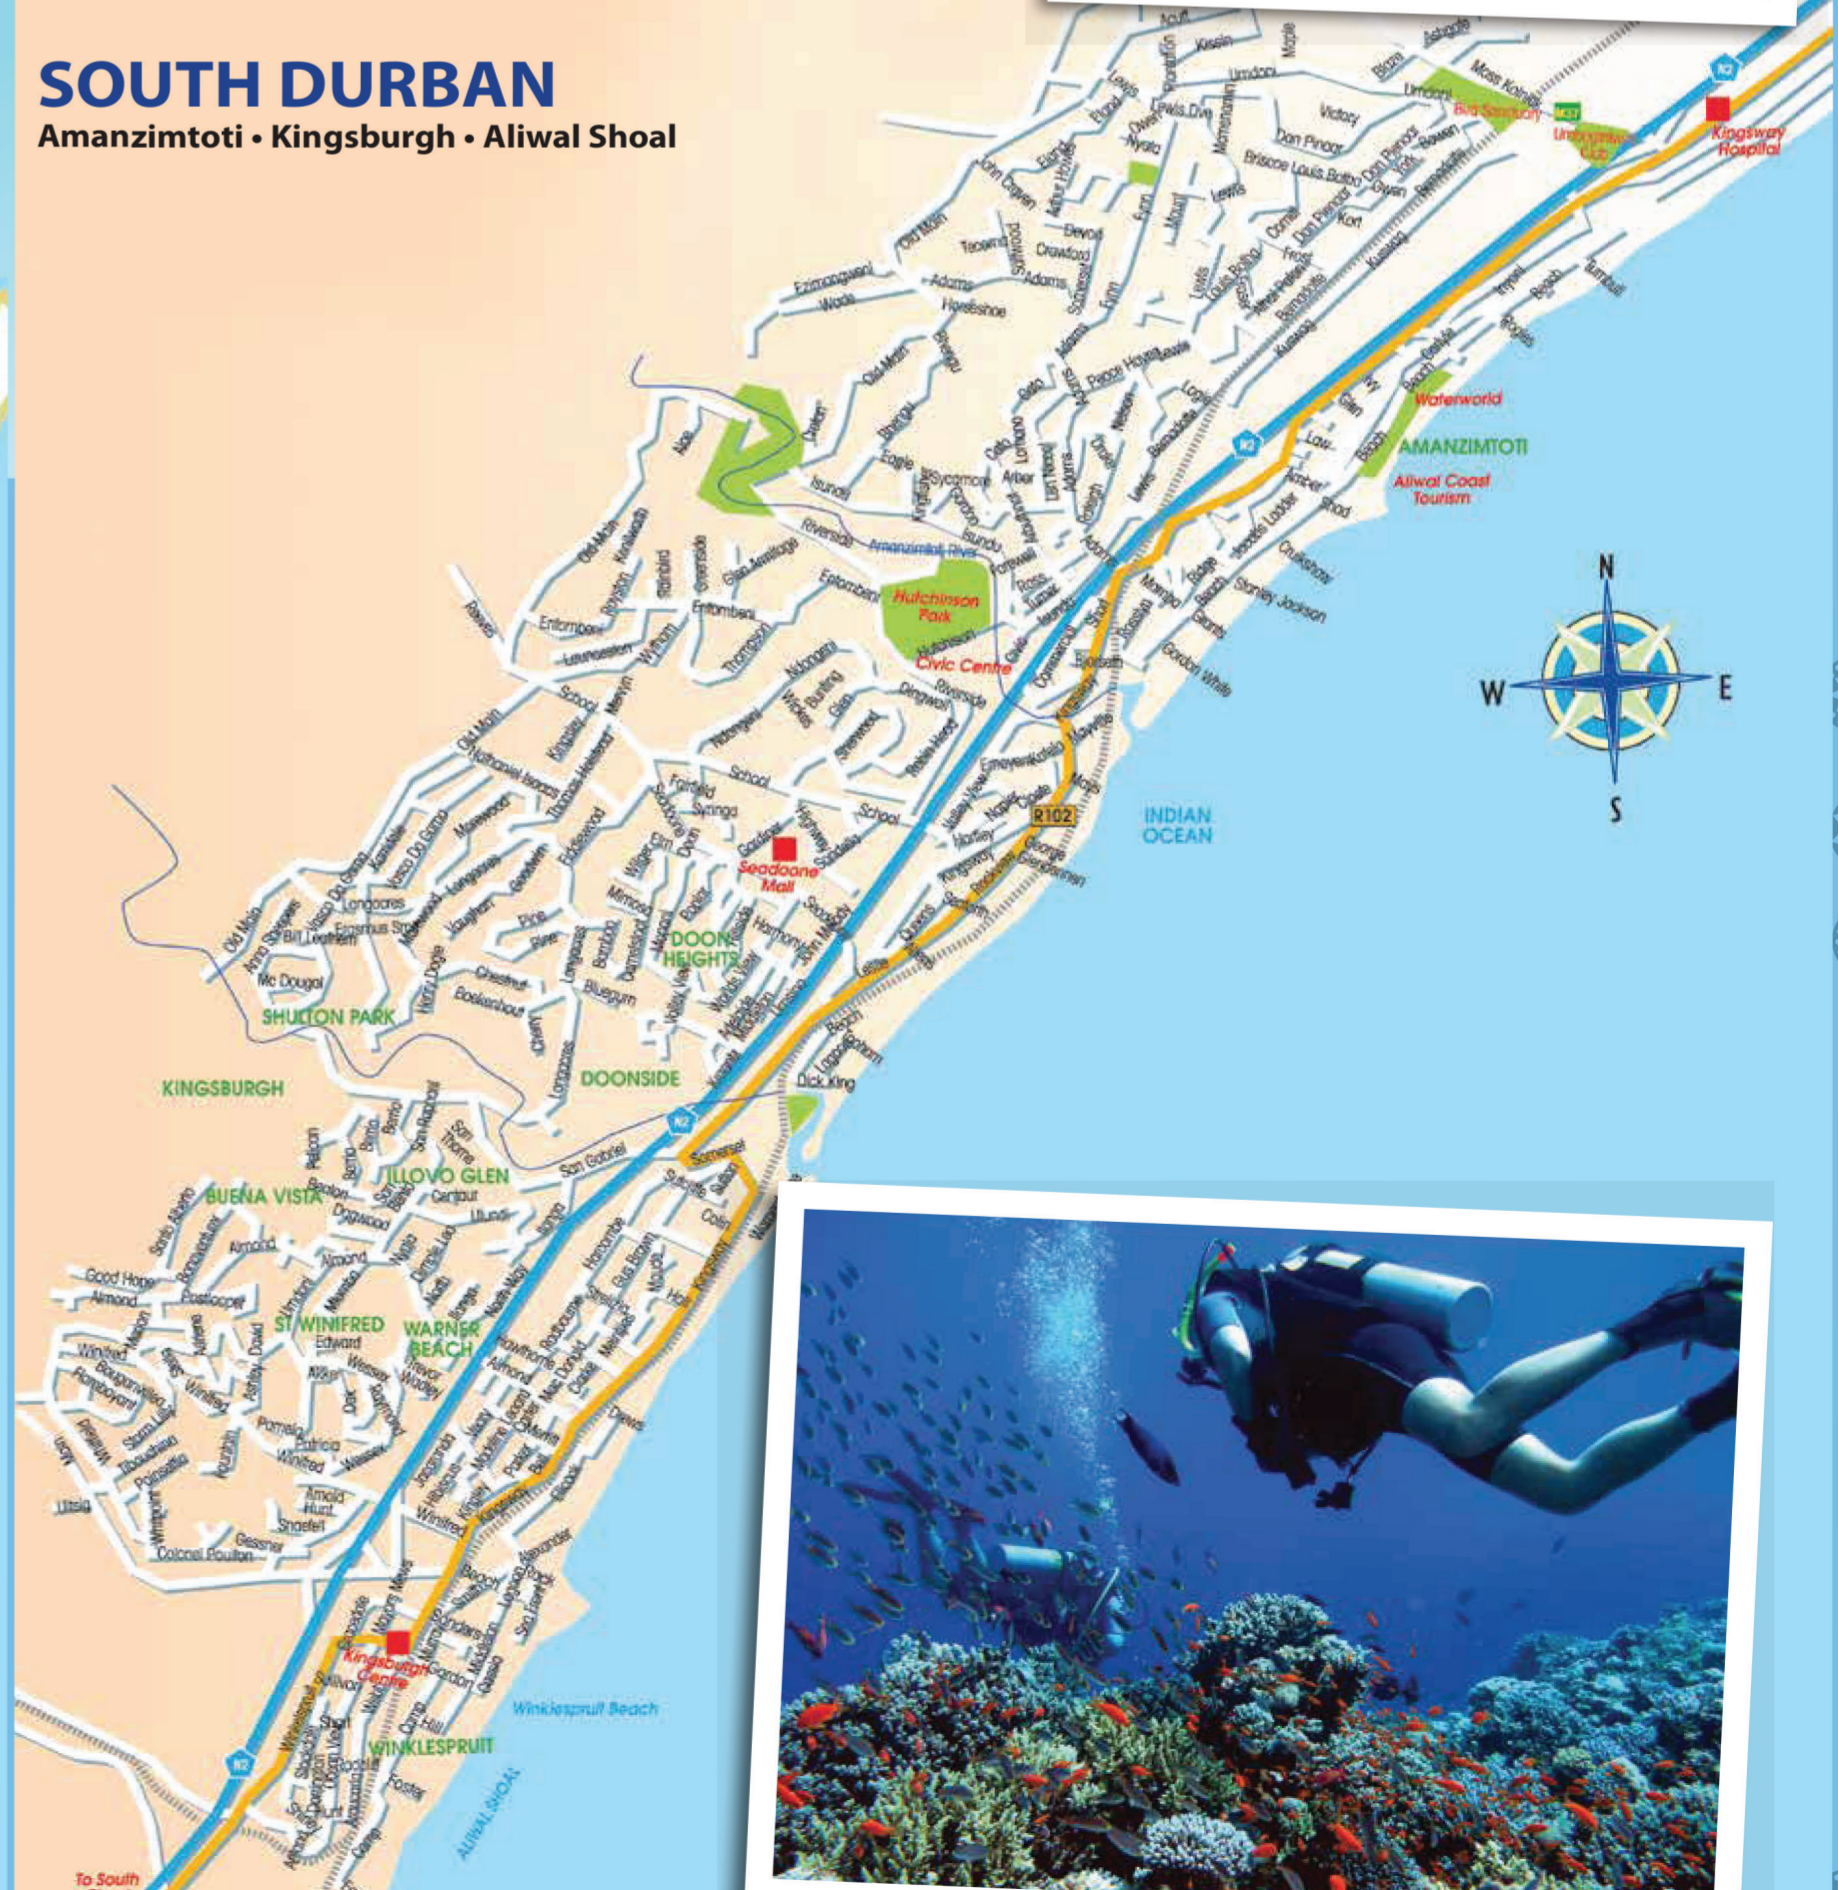

ETHEKWINI AREA

SOUTH DURBAN Bluff

WEST DURBAN Botha's Hill • Assagay • Hillcrest

NORTH DURBAN Umhlanga & Surrounds

SOUTH DURBAN Amanzimtoti • Kingsburgh • Aliwal Shoal

SAFETY TIPS

- PERSONAL SAETY IS YOUR RESPONSIBILITY. USE COMMON SENSE AND FOLLOW THESE SIMPLE RULES: IN GENERAL:**
- Don't carry a camera openly in the city;
 - Avoid wearing jewellery, expensive watches or designer shades;
 - If you're accosted, remain calm and be co-operative;
 - Be extra careful at ATMs.
- WHEN ON FOOT:**
- Grasp bags firmly under your arm;
 - Don't carry excessive sums of money on you;
 - Don't leave valuables exposed (on a seat or the ground) while having a meal or drink;
 - Don't let strangers get too close to you – especially people in groups.
- ON THE ROAD:**
- Lock all your car doors;
 - Look out for pedestrians and animals on the road;
 - Never leave anything worth stealing in view when your car is unattended.
- ON THE BEACH:**
- Only swim at designated swimming beaches, with life guards on duty – do not swim at night;
 - Do not swim after drinking alcohol;
 - Take only the bare essentials;
 - Don't leave valuables, especially cameras, unattended;
 - Safeguard car keys by tying them to your swimming gear, or putting them in a waterproof wallet or splash box and taking them into the water with you.

Durban
 & Surrounding Areas
TOURIST MAP

LEGEND

- Railway Station
- Toilets
- People Mover Bus Route + Stop
- Motorways
- Railway Line
- Hospitals
- Parking
- Hotels
- Key Experiences
- Swimming Beach
- Surfing Beach
- Kite Surfing Beach
- Places of Interest
- Shopping
- Police Station
- Tourist Information
- Pedestrian Route