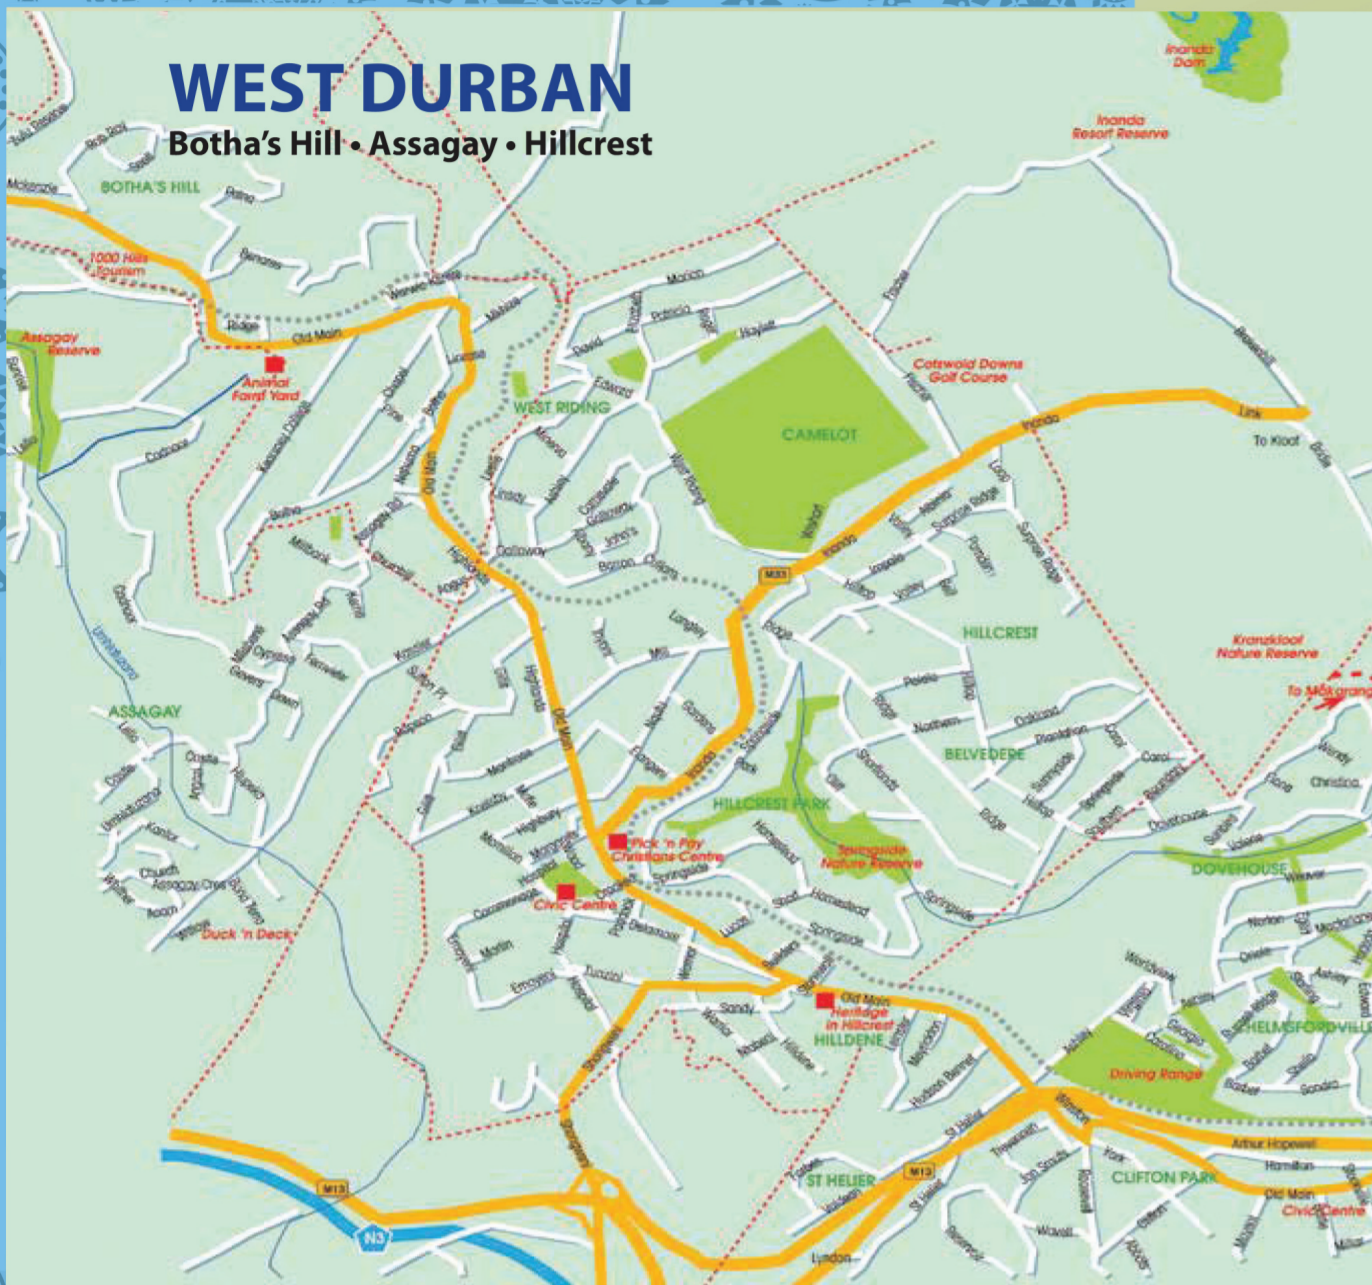

WEST DURBAN Botha's Hill • Assagay • Hillcrest